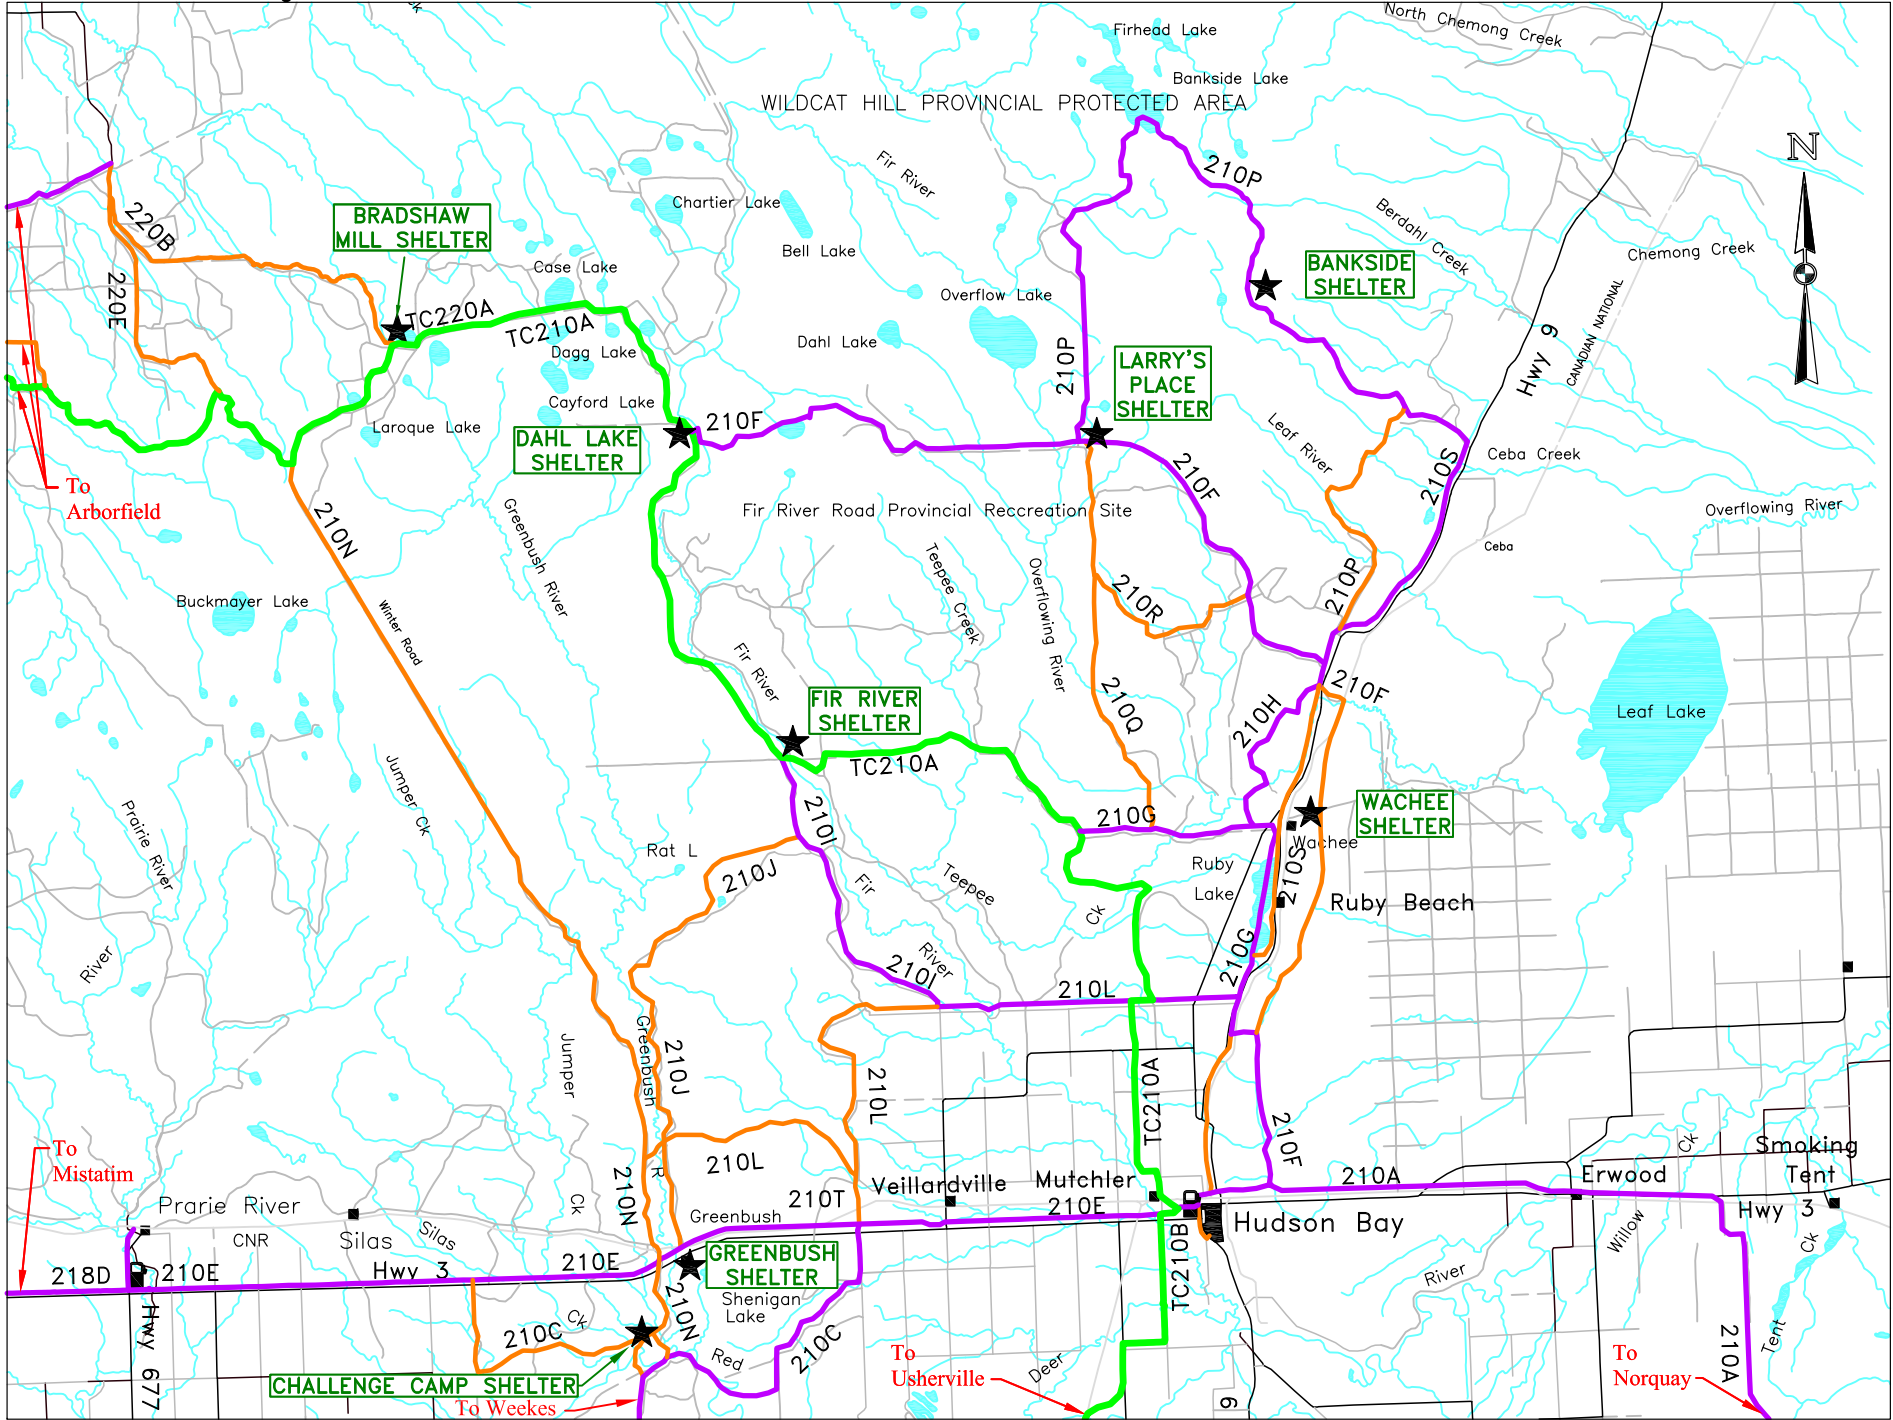

Hudson Bay Trail Riders Inc. Club # 210

Trail Types:

Trans Canadian 
 Primary 

Secondary 

Legend:

Fuel Site 
 Warm-up Shelter 

Basemap data is copyright of ISC / Information Services Corp. and provided under License to Saskatchewan Snowmobile Association. The Snowmobile Trail Information provided on the S.S.A. maps may have changes that have occurred after printing. Please check with local authorities prior to accessing trails.